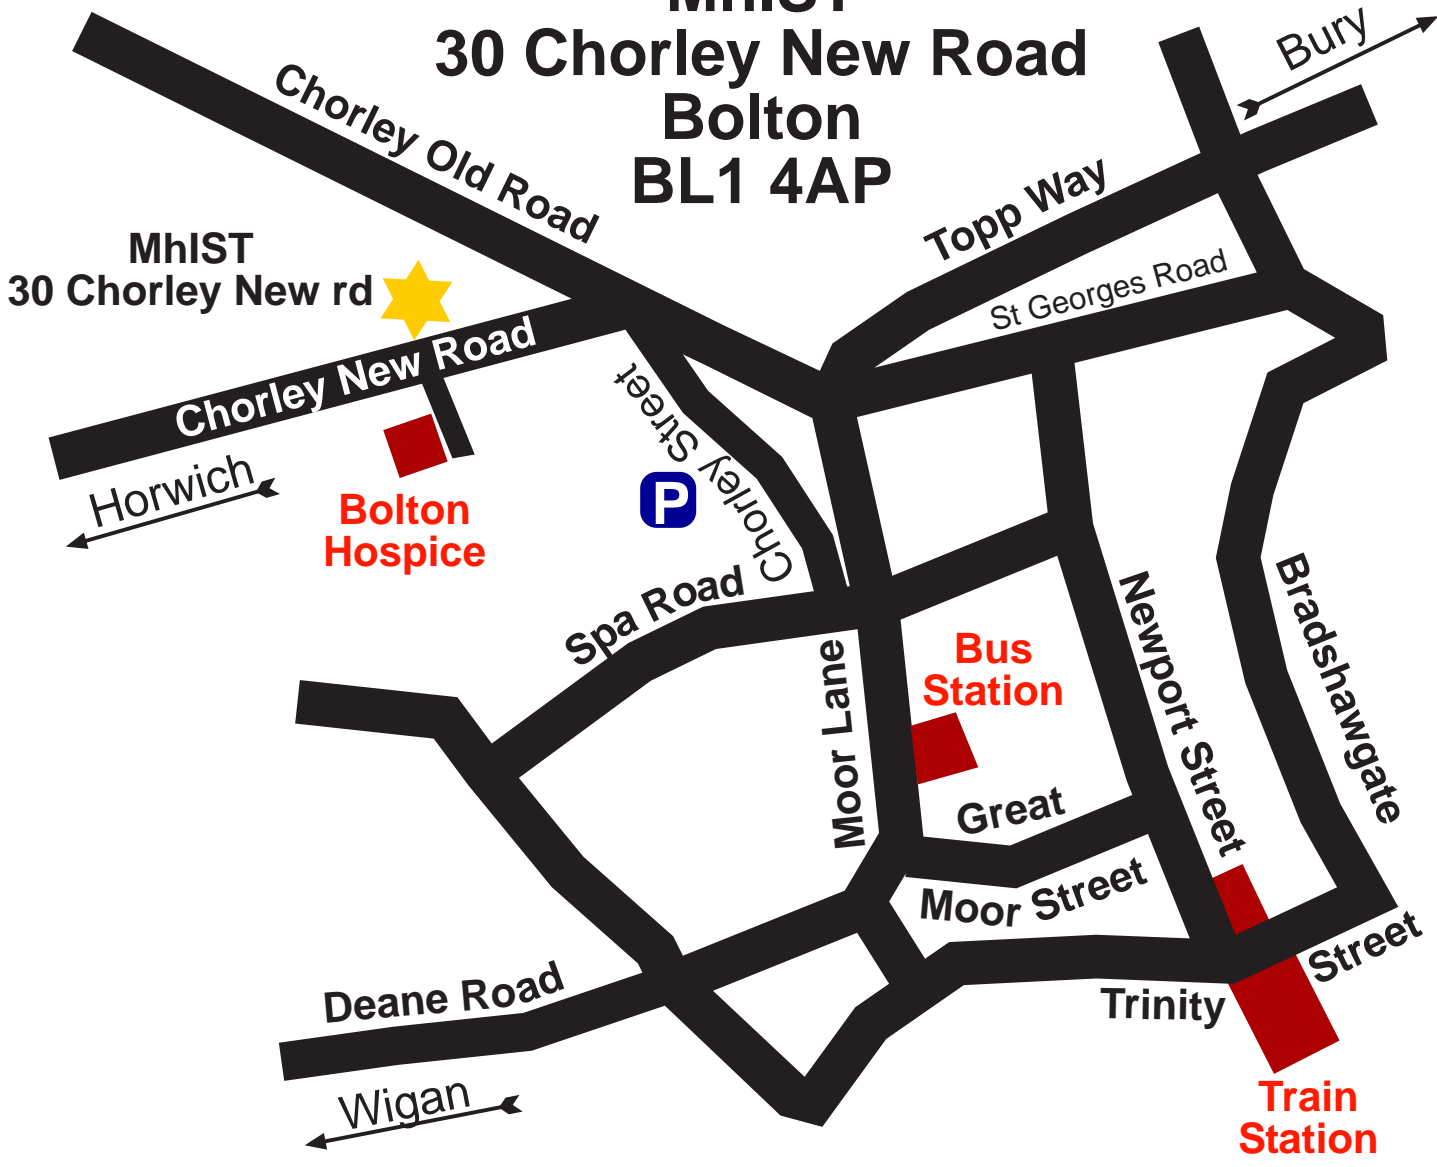

**MhIST**  
**30 Chorley New Road**  
**Bolton**  
**BL1 4AP**

MhIST  
30 Chorley New rd

**Bolton Hospice**

**Bus Station**

**Train Station**

Horwich

Bury

Wigan

Chorley Old Road

Chorley New Road

Spa Road

Moor Lane

Moor Street

Deane Road

Topp Way

St Georges Road

Newport Street

Bradshawgate

Trinity

Street